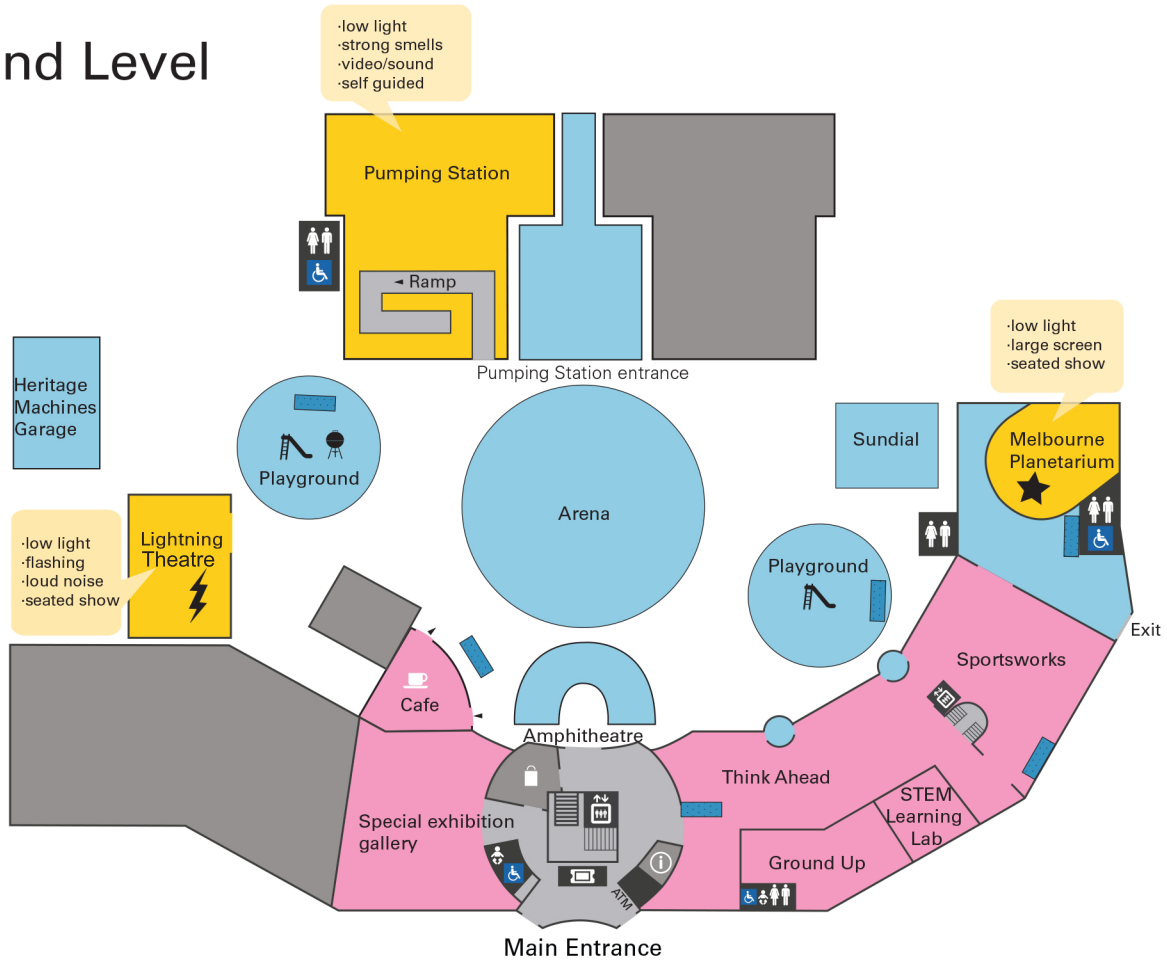

Scienceworks Sensory Map

Low sensory areas

Quiet, light areas with fewer people

High sensory areas

Busy areas, with a mix of multimedia, loud noises and/or low light

-  Couches and rest points
-  Ticket purchase

-  Cloak
-  Landmark

Upper Level

Ground Level

Lower Level