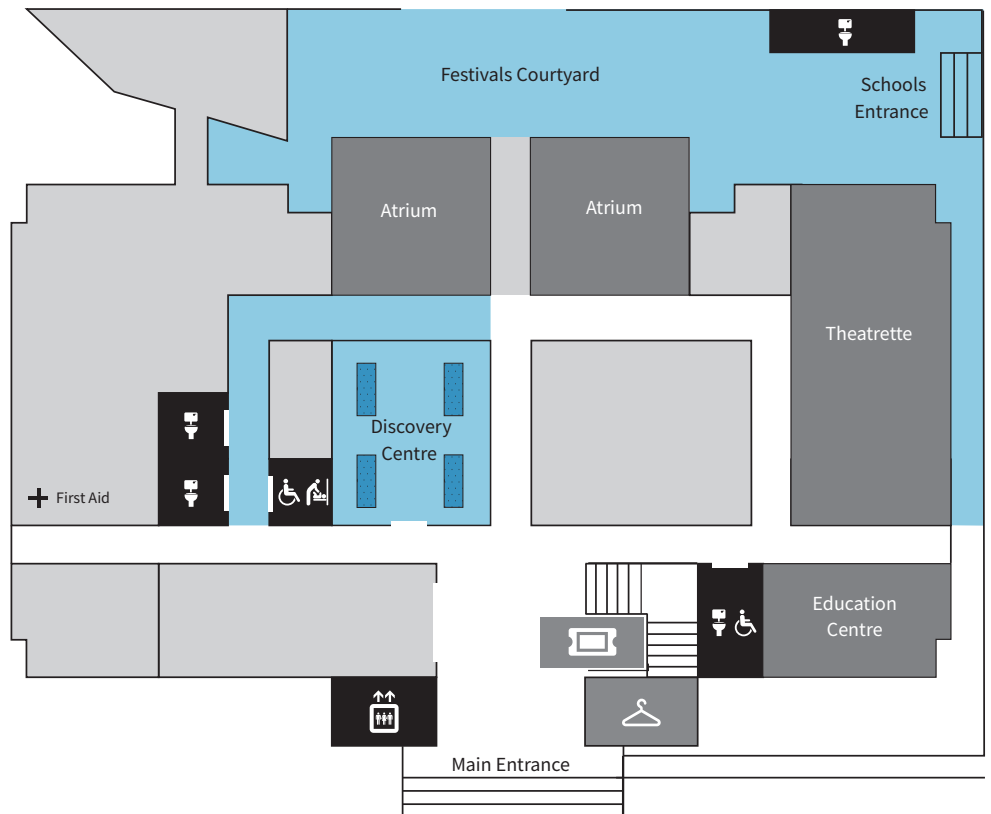

Sensory Friendly Immigration Museum

Low sensory areas
Quiet, light areas with fewer people

High sensory areas
Busy areas, with a mix of multimedia, loud noises and/or low light

Second Floor

First Floor

Ground Level

KEY

-  Couches and rest points
-  Ticket purchase
-  Cloak
-  Toilets
-  Accessible toilets
-  Family friendly toilets
-  Lifts
-  Stairs
-  First Aid

Photography permitted in permanent galleries (no flash)

Food and drink not permitted in galleries

Non smoking venue