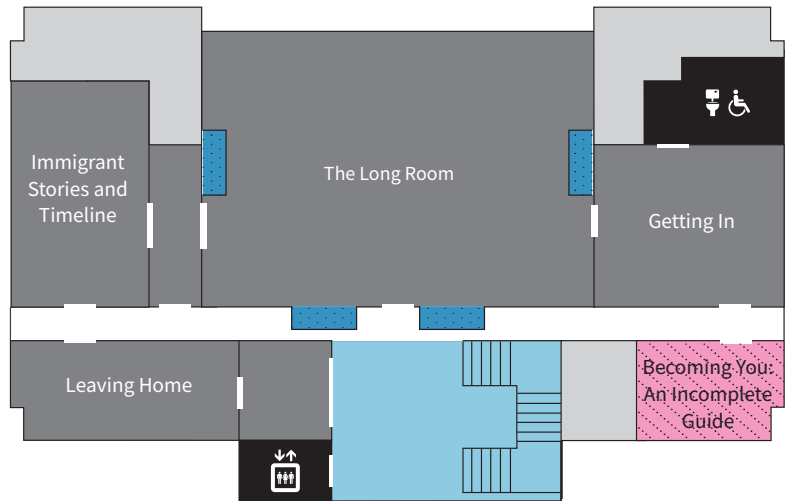

Sensory Friendly Immigration Museum

Low sensory areas
Quiet, light areas with fewer people

High sensory areas
Busy areas, with a mix of multimedia, loud noises and/or low light

Second Floor

First Floor

Ground Level

KEY

-  Couches and rest points
-  Ticket purchase
-  Cloak
-  Toilets
-  Accessible toilets
-  Family friendly toilets
-  Lifts
-  Stairs
-  First Aid

Photography permitted in permanent galleries (no flash)