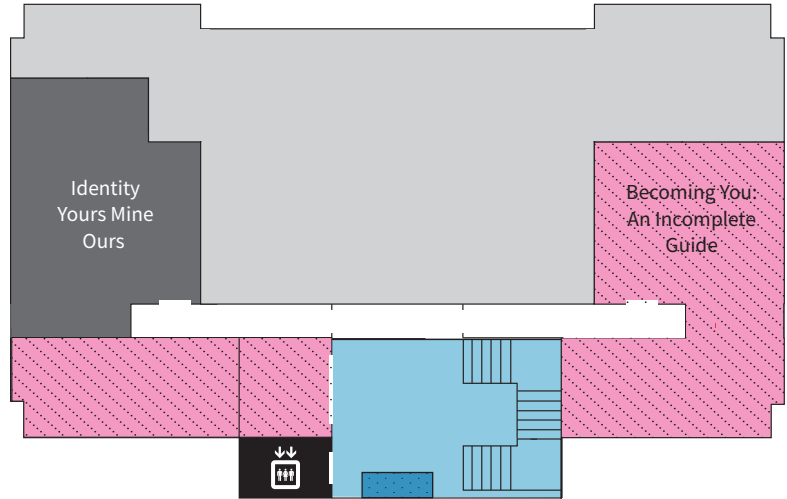

Sensory Friendly Immigration Museum

Low sensory areas
Quiet, light areas with fewer people

High sensory areas
Busy areas, with a mix of multimedia, loud noises and/or low light

Second Floor

First Floor

Ground Level

KEY

-  Couches and rest points
-  Ticket purchase
-  Cloak
-  Toilets
-  Accessible toilets
-  Family friendly toilets
-  Lifts
-  Stairs
-  First Aid

Photography permitted in permanent galleries (no flash)